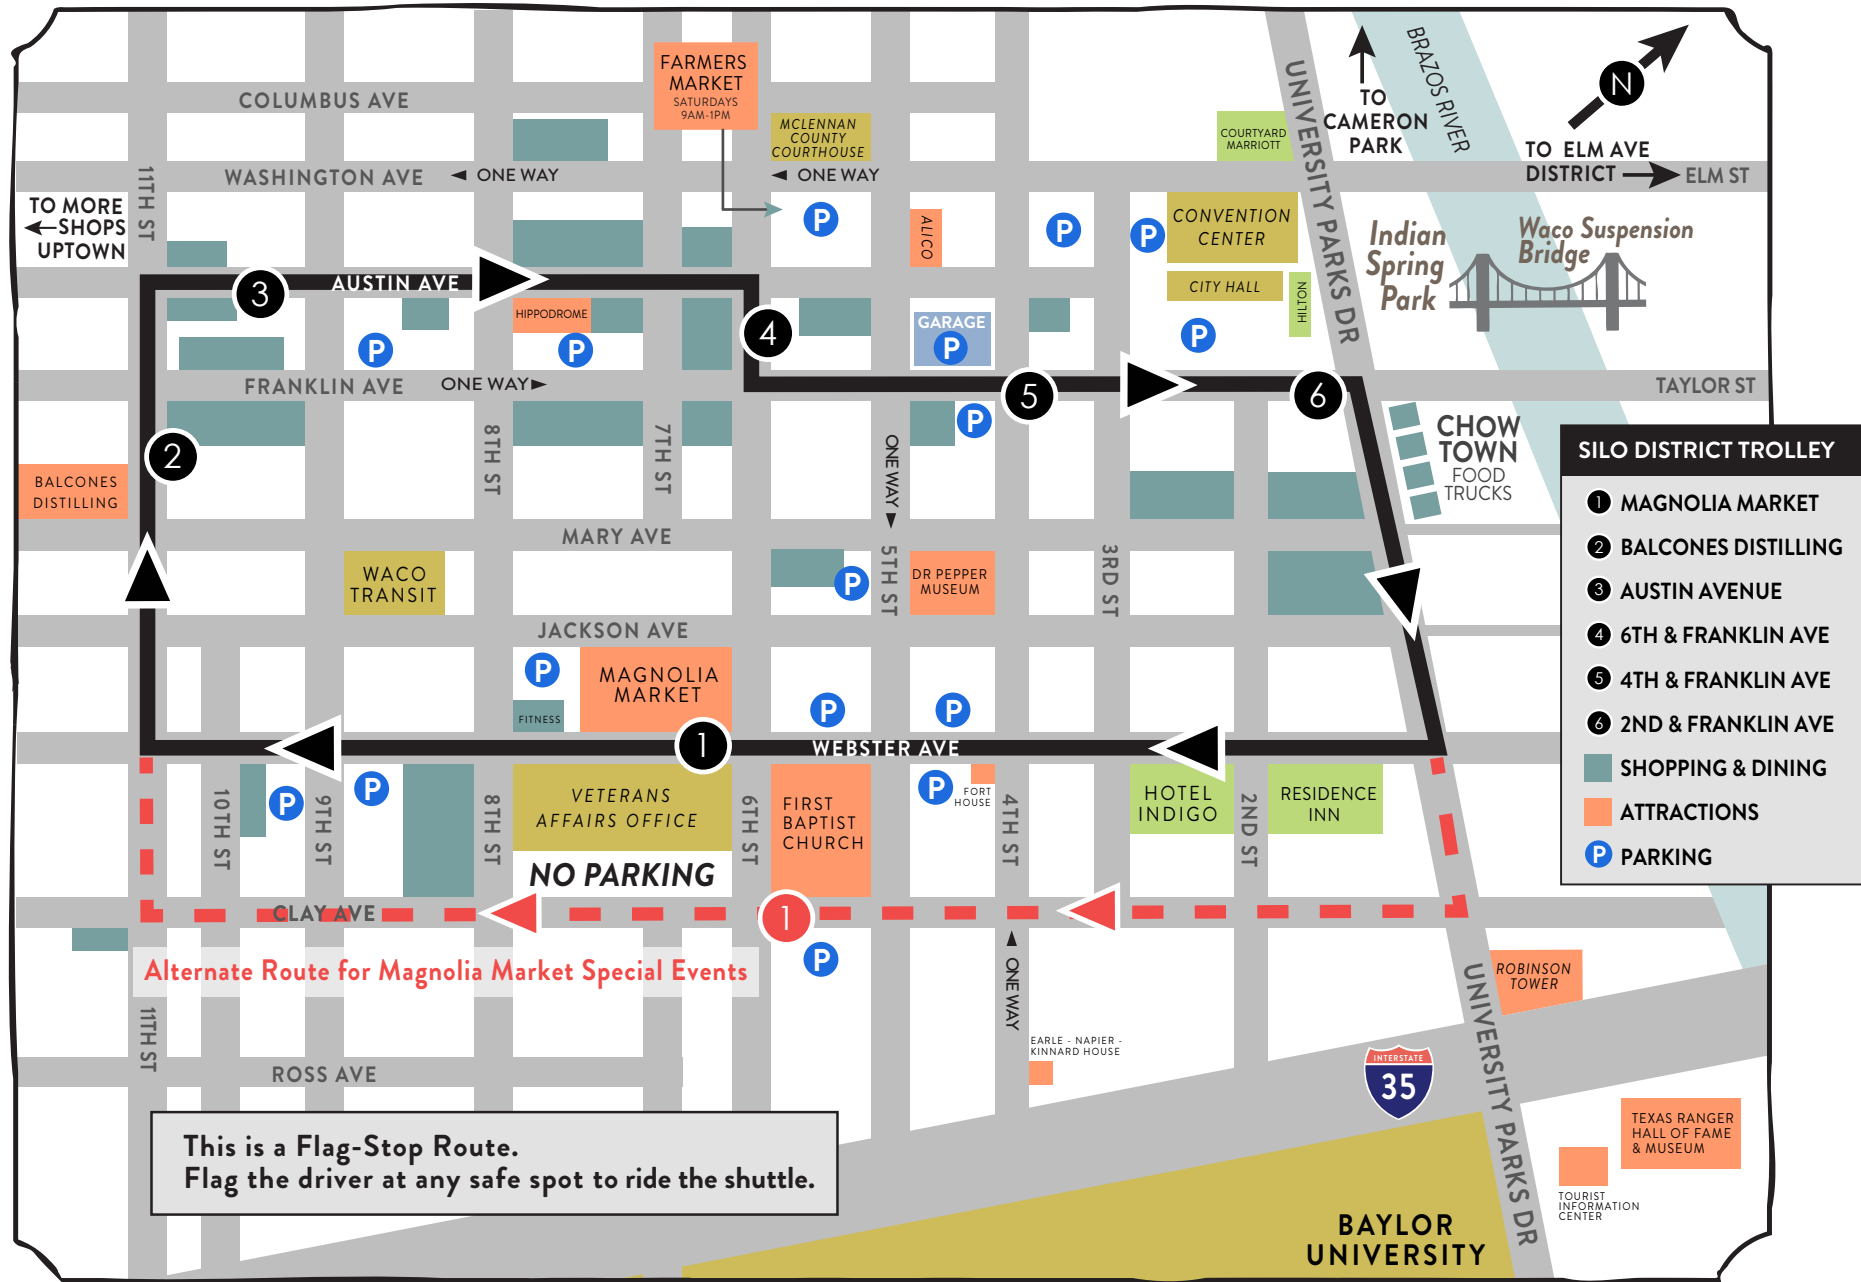

FREE SILO DISTRICT TROLLEY

— DOWNTOWN – WACO TX —

This is a Flag-Stop Route.
Flag the driver at any safe spot to ride the shuttle.