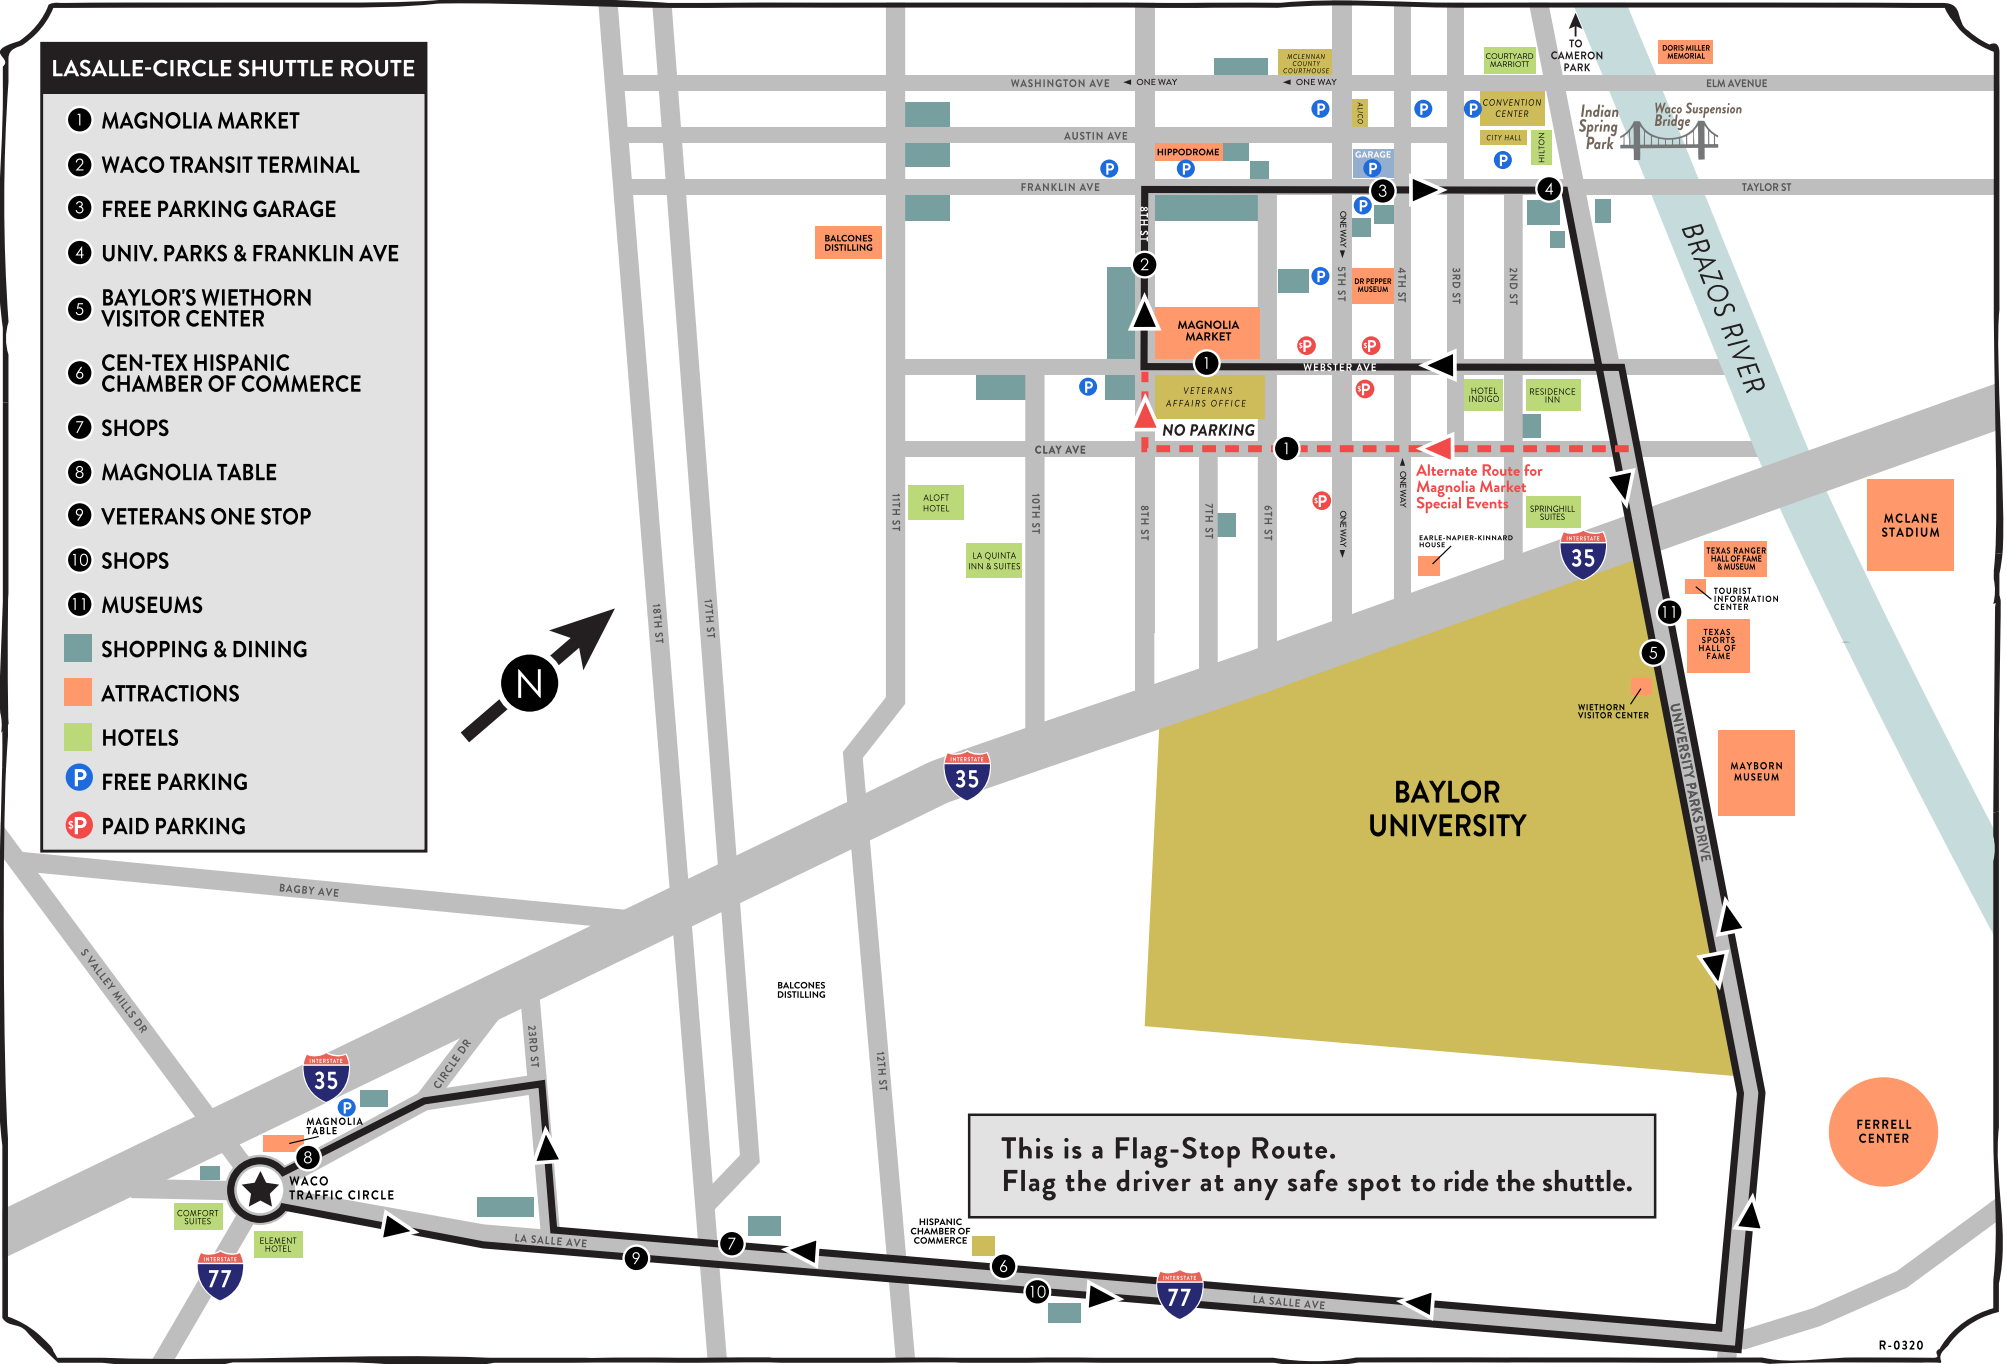

FREE LASALLE/CIRCLE SHUTTLE

WACO TX

LASALLE-CIRCLE SHUTTLE ROUTE

- 1 MAGNOLIA MARKET
 - 2 WACO TRANSIT TERMINAL
 - 3 FREE PARKING GARAGE
 - 4 UNIV. PARKS & FRANKLIN AVE
 - 5 BAYLOR'S WIETHORN VISITOR CENTER
 - 6 CEN-TEX HISPANIC CHAMBER OF COMMERCE
 - 7 SHOPS
 - 8 MAGNOLIA TABLE
 - 9 VETERANS ONE STOP
 - 10 SHOPS
 - 11 MUSEUMS
-  SHOPPING & DINING
 -  ATTRACTIONS
 -  HOTELS
 -  FREE PARKING
 -  PAID PARKING

This is a Flag-Stop Route.
Flag the driver at any safe spot to ride the shuttle.

R-0320